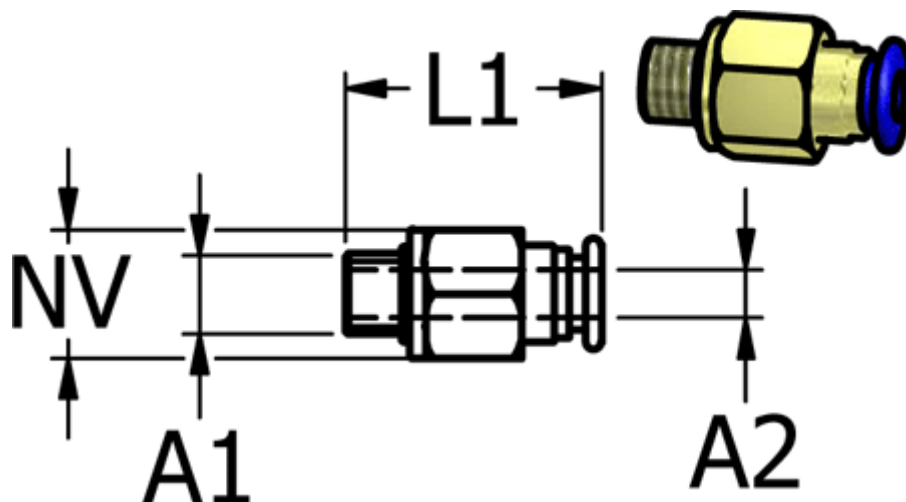

Article number: 586PC66

Description: Mini Push-in PC66, straight, M6 hose Ø6

Measures

Ext. hose diameter A2	= 6 mm
L1	= 18.5
NV	= 10
Thread A1	= M6